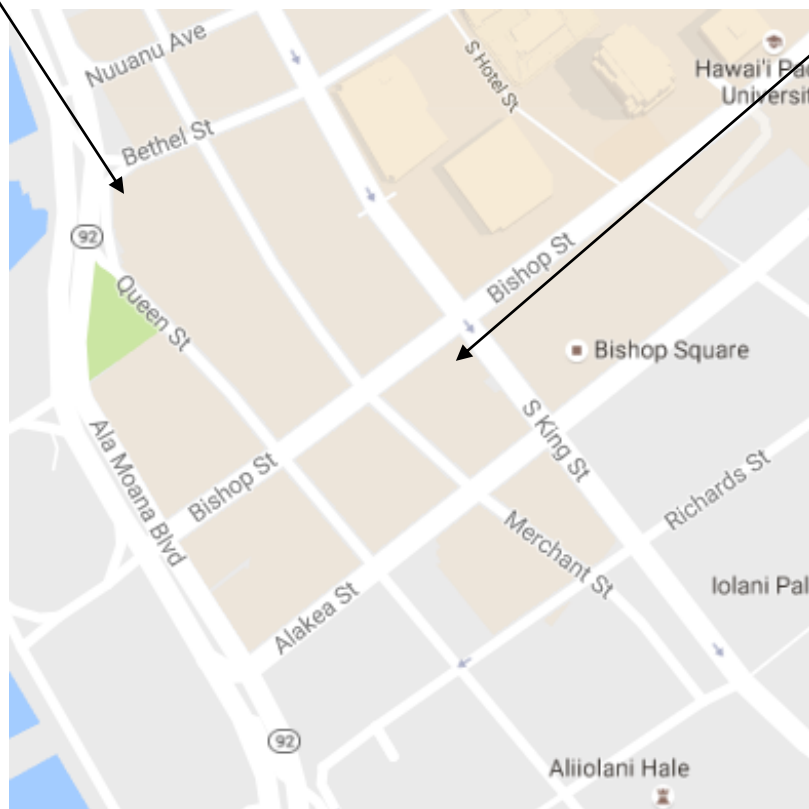

Ashford & Wriston Validated Parking

WE VALIDATE FOR PARKING AT HARBOR COURT

Harbor Court Parking Structure
66 Queen Street
Honolulu, HI 96813

Entrance to parking lot is located on Bethel Street, which runs one way Mauka (toward the mountains) from Ala Moana Blvd/Nimitz Hwy. Entry ramp is on the right, above Ala Moana and before Merchant Street.

Harbor Court Garage Entrance

First Hawaiian Center

First Hawaiian Center is located at the corner of Bishop and King Streets.

It is a three minute walk (500') along Merchant, across Fort Street Mall and Bishop.

First Hawaiian Center has an entry at the corner of Bishop and Merchant. The building's main doors face King Street.

Our offices are located on the 14th Floor.